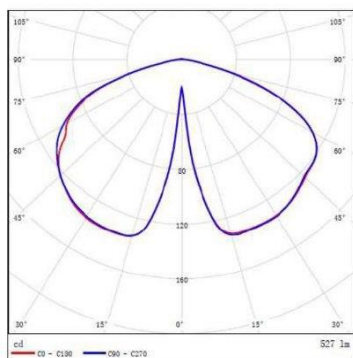

MUSHROOM - MODEL: EBM104
Bollard Luminaires

WAC LIGHTING
Responsible Lighting®

PROJECT:

LIGHT POSITION NUMBER:

EBM104 -08	08(M ax)	21	EL ON-OFF	S Single	C Optical Module C	27 2700K	WT White BK Black BZ Bronze
			220V AC Power Supply			30 3000K	
						40 4000K	

Example: EBM104-08EL-SC30BK

Accessories

Light distribution curve@3000K data