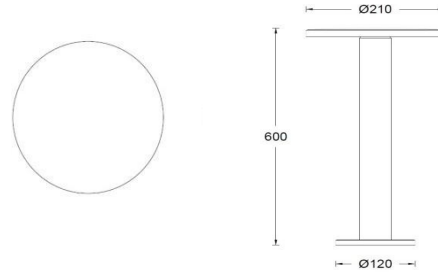

Example: EBM104-08EL-SC30BK

**Accessories**

**Light distribution curve@3000K data**

**MUSHROOM - MODEL: EBM106**  
Bollard Luminaires

PROJECT:

LIGHT POSITION NUMBER:

**Product Picture**

**Line Drawing**