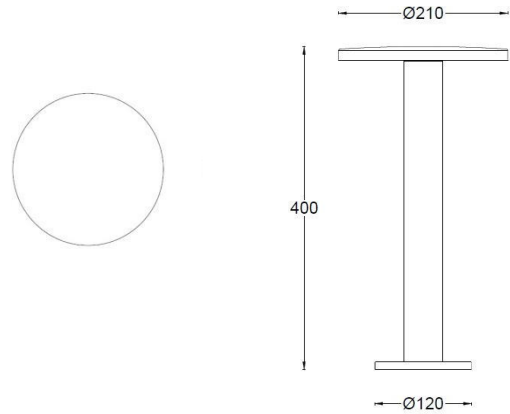

Line Drawing

Product Description

Mushroom Bollard Luminaires is a series of high-quality lawn lights newly designed by WAC. Designed with IP65 protection grade optical module, aluminum die-cast lamp holder and stainless steel installation fixed base, the Mushroom Bollard Luminaires are exquisite and reliable, and the reinforced aluminum extruded lamp post has strong resistance to damage. Patented Micro Lattice ultra-thin optical module, high light efficiency, easy to quickly update and customize, RA85+ light, suitable for all kinds of indoor and outdoor environment lighting.

Product Features

- Body Material: Aluminum die-cast lamp holder, stainless steel mounting base and reinforced aluminum extruded lamp post;
- Optical System: MicroLattice® - Lithography system
- Finish: Static electricity powder coating
- Projection direction: Horizontal direction 0°~330°, downward light
- Accessories/Brackets: /
- Certification:
- IP Rating: IP65
- Insulation Level: Class III
- Operating Temperature: -20°C~50°C

Product Specifications

- LED Type: High Power LED
- Lamp power: 8W Max
- Lamp Flux: 527lm
- LED Type: HP LED
- LED Lifetime: >50000h-L70 /B10-Ta25°C(LM-80/TM-21)
- CRI: 85+CRI
- SDCM: 5 SDCM
- Input: 220V AC / 50Hz
- Dimming: ON-OFF
- Net Weight: 1.7Kg without packing

Order Model

Model	Powder	LEDs (quantity)	Control System	Beam direction	Module	CCT	Finish